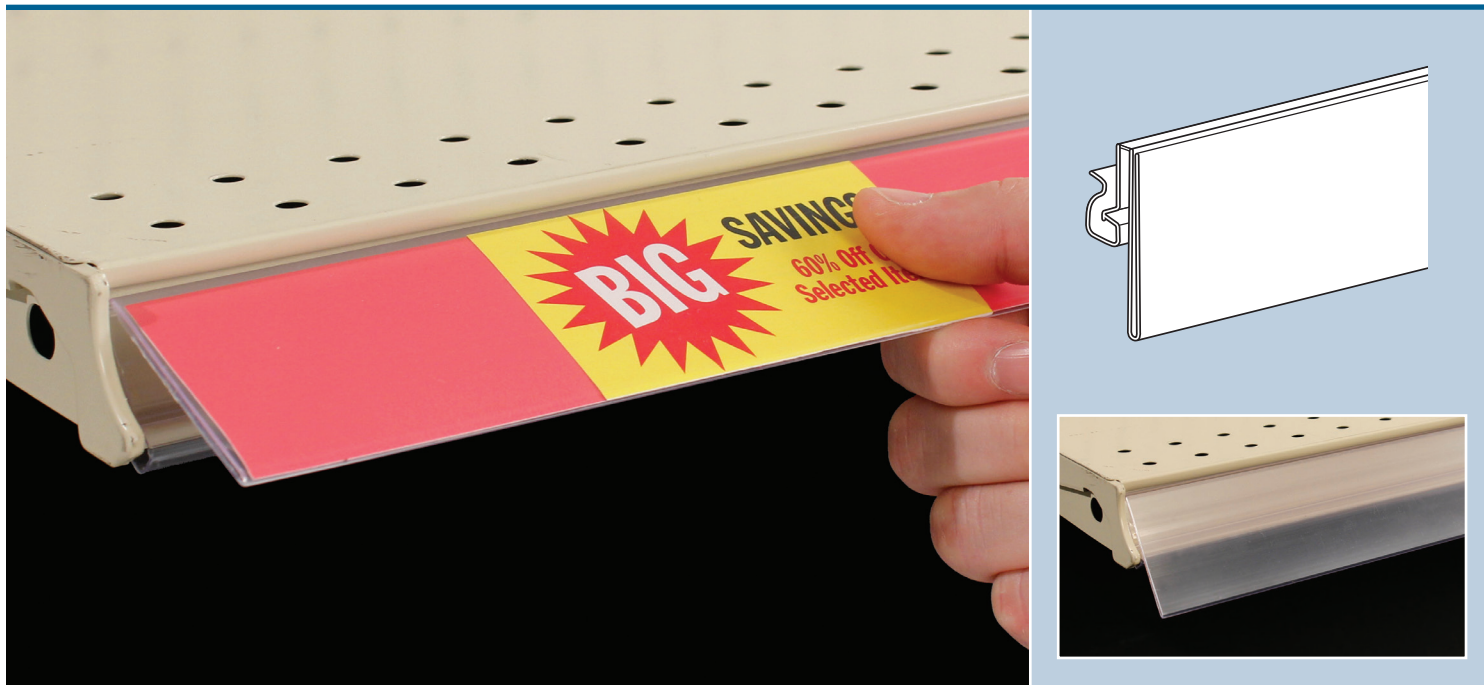

Data Strip® Clip-On Flip-Up Label Holder for Shelf Channel

Features and Benefits

- ◆ Integrated hinge flips up to allow access to product or information below
- ◆ Clips onto the bottom of most standard shelf channels for quick and easy installation
- ◆ Holds and protects signs 2" H

Flip-up to access information below

Clearly deliver pricing and promotions at shelf edge while maintaining discrete, yet easy to access store associate information, with the Data Strip® Clip-On Flip-Up Label Holder for Shelf Channel.

This flexible Label Holder clips onto most standard shelf channels to hold and protect signs.

Specifications

Item No.	Ref. No.	Dimensions	Finish	Pack
4400096001	-	2" H x 47.625" L	Clear PVC*	1

Additional lengths can be made to order (minimum quantities apply.)